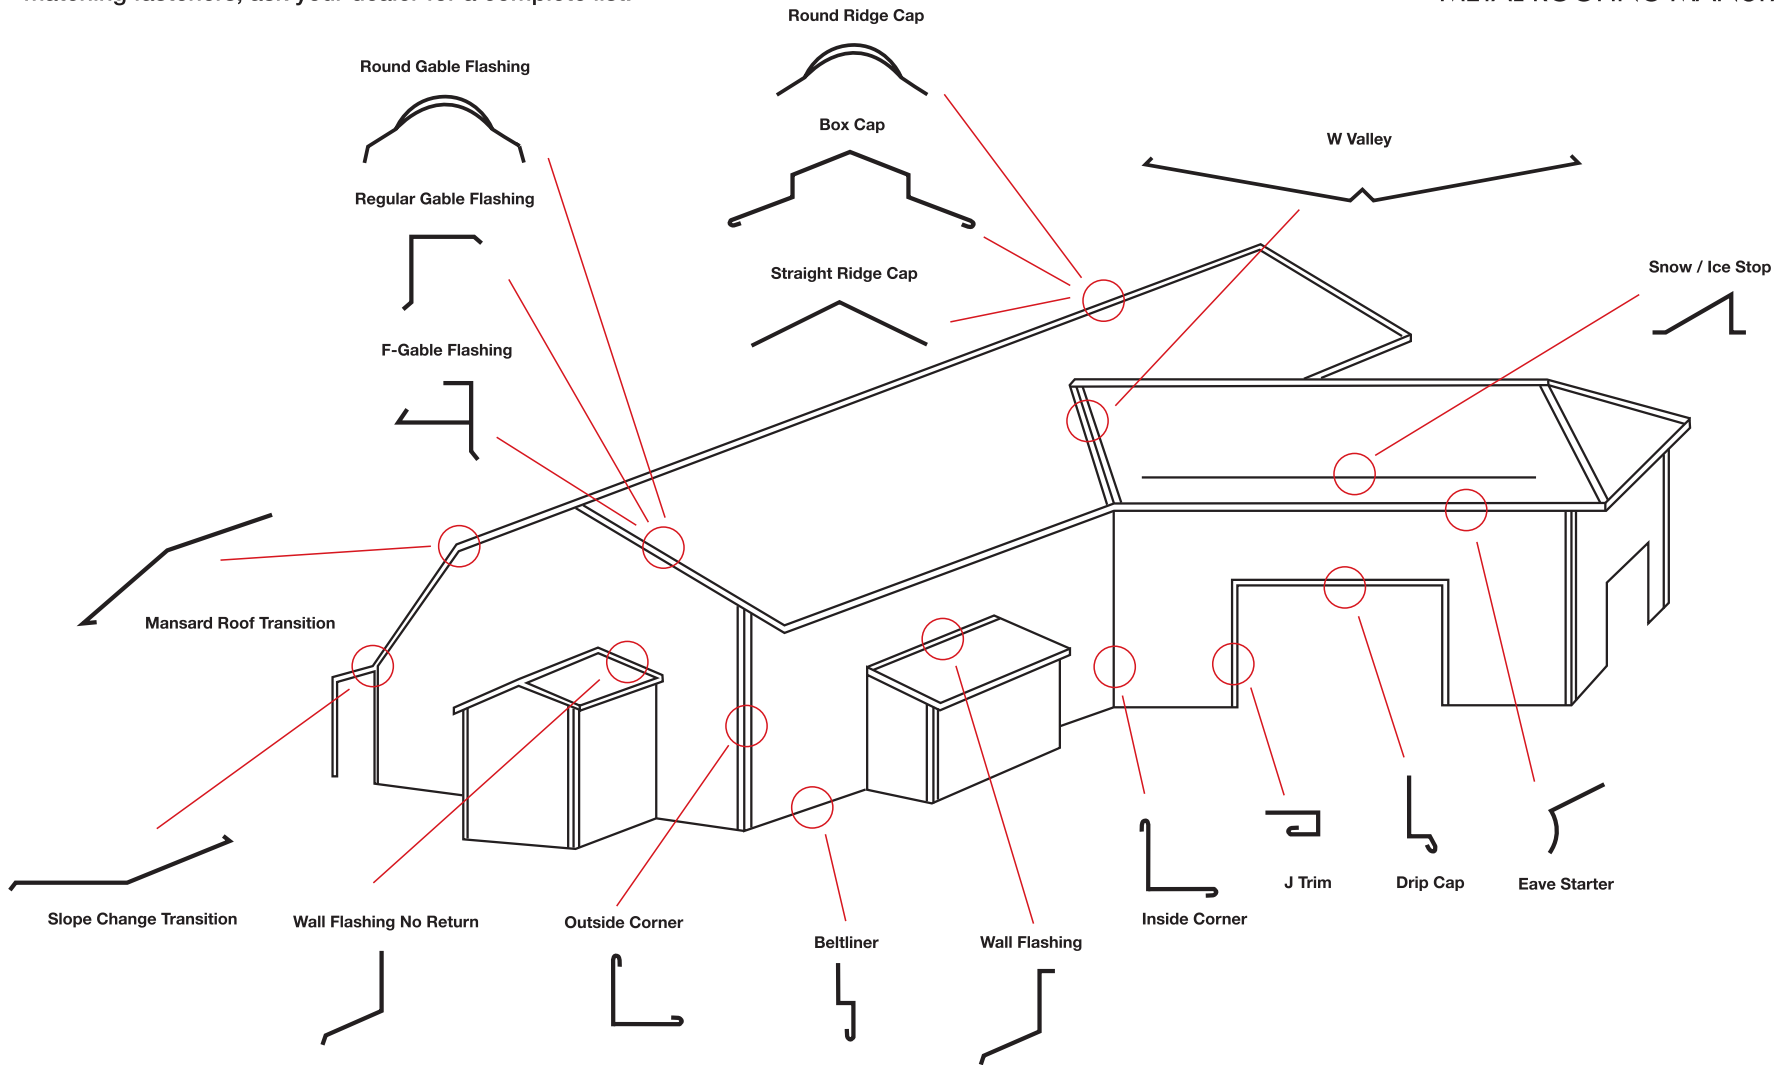

Trim Locator

A complete selection of colour matched accessories manufactured from 26 gauge quality steel along with powder coated colour matching fasteners, ask your dealer for a complete list.

Order List