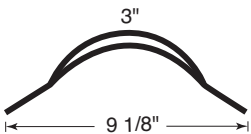

Accessories

A complete selection of colour-matched accessories manufactured from 26 gauge quality steel is available to accent any roof. These include: ridge caps, valley flashing, gable flashing, wall flashing, eaves trim, chimney / pipe flashing and skylight flashing, closure material and powder-coated, colour-matching fastener.

**Cutting Snips
Red, Green, Blue**

WALL TRIMS

NOTE: All measurement locations indicate the painted side of the trim.