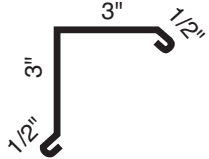

Eaves Trim

Square Gable Flashing

F-Gable Flashing

**Transition Trim
(Bent at the Factory)**

Square Gable Flashing and Under Gable Flashing (Optional)

Under Bent Wall Flashing

Wall Flashing and Under Wall Flashing

Belt Liner

Drip Cap

Inside Corner

Outside Corner

NOTE: All measurement locations indicate the painted side of the trim.