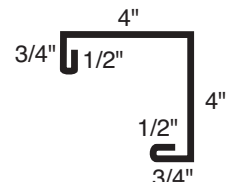

Belt Liner

Drip Cap

Inside Corner

Outside Corner

NOTE: All measurement locations indicate the painted side of the trim.