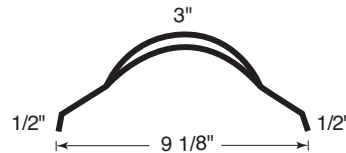

Eaves Trim

Square Gable Flashing

F-Gable Flashing

**Transition Trim
(Bent at the Factory)**

Square Gable Flashing and Under Gable Flashing (Optional)

Under Bent Wall Flashing

Wall Flashing and Under Wall Flashing

Skylight Flashing

Round Ridge Cap

Box Cap

Round Gable Flashing

Snow / Ice Stop

**Valley Flashing
Available with or without lips**

Straight Ridge Cap

Pipe Flashing
Regular Pipe Flashing 3-4"
Large Pipe Flashing 4-6"
Jumbo Pipe Flashing 8-13"
#8 High Heat
Hydro Boot

Maximum Vent Pan

**Universal Closure
packaged in 20ft lengths**

**AST Hi-Acrylic
1" EMSEAL**

**Tremsil 600
Silicone**

**Cutting Snips
Red, Green, Blue**

WALL TRIMS

J Trim

Fascia Trim

Belt Liner

Drip Cap

Inside Corner

Outside Corner

NOTE: All measurement locations indicate the painted side of the trim.