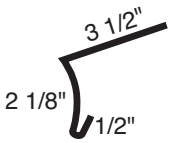

Accessories

A complete selection of colour-matched accessories manufactured from 26 gauge quality steel is available to accent any roof. These include: ridge caps, valley flashing, gable flashing, wall flashing, eaves trim, chimney / pipe flashing and skylight flashing, closure material and powder-coated, colour-matching fastener.

Eaves Trim

**Cutting Snips
Red, Green, Blue**

WALL TRIMS

NOTE: All measurement locations indicate the painted side of the trim.