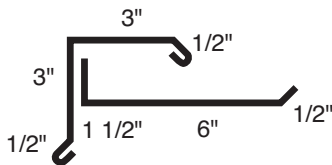

Eaves Trim

Square Gable Flashing

F-Gable Flashing

**Transition Trim
(Bent at the Factory)**

Square Gable Flashing and Under Gable Flashing (Optional)

Under Bent Wall Flashing

Wall Flashing and Under Wall Flashing

Belt Liner

Drip Cap

Inside Corner

Outside Corner

NOTE: All measurement locations indicate the painted side of the trim.