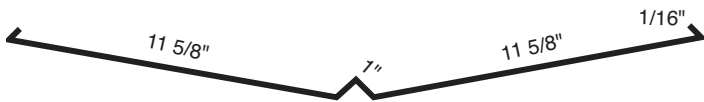

Skylight Flashing

Round Ridge Cap

Box Cap

Round Gable Flashing

Snow / Ice Stop

**Valley Flashing
Available with or without lips**

Straight Ridge Cap

Pipe Flashing
Regular Pipe Flashing 3-4"
Large Pipe Flashing 4-6"
Jumbo Pipe Flashing 8-13"
#8 High Heat
Hydro Boot

Belt Liner

Drip Cap

Inside Corner

Outside Corner

NOTE: All measurement locations indicate the painted side of the trim.