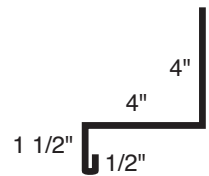

Skylight Flashing

Snow / Ice Stop