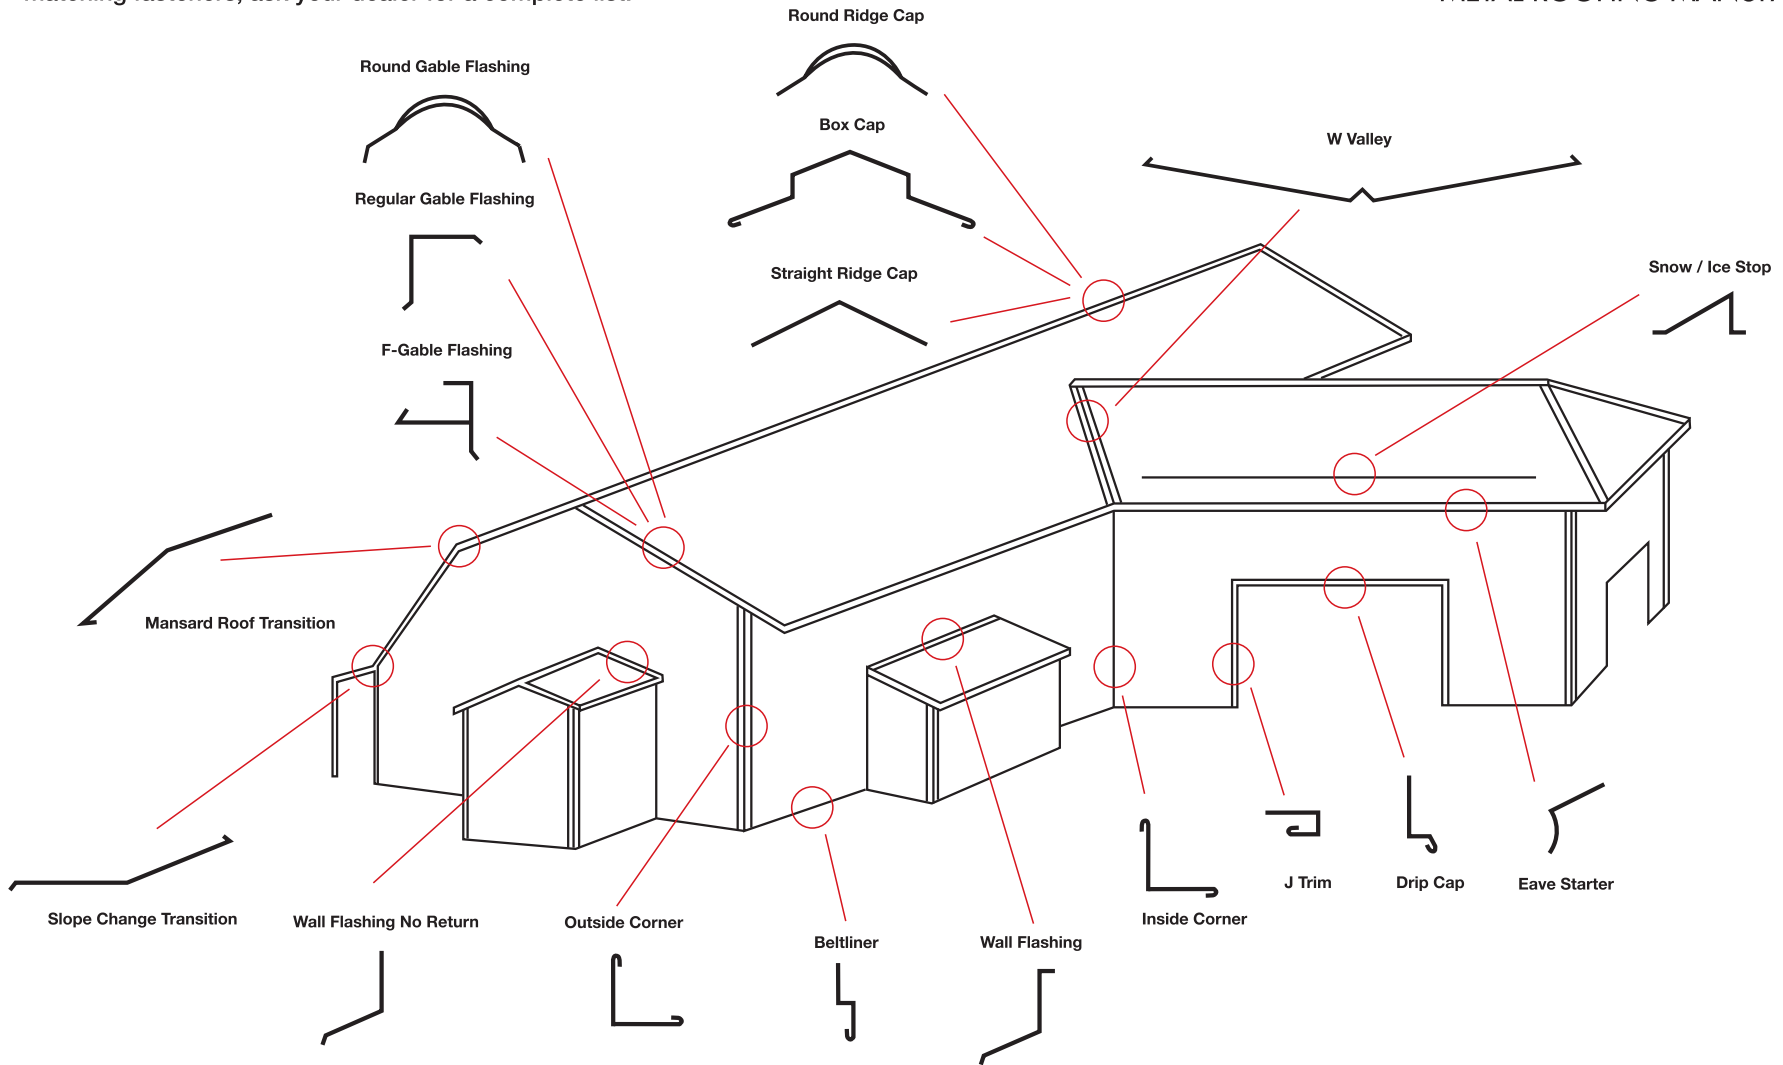

Trim Locator

A complete selection of colour matched accessories manufactured from 26 gauge quality steel along with powder coated colour matching fasteners, ask your dealer for a complete list.

Order List