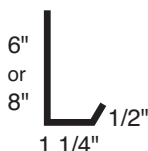

Maximum Vent Pan

**Universal Closure
packaged in 20ft lengths**

**AST Hi-Acrylic
1" EMSEAL**

**Tremsil 600
Silicone**

**Cutting Snips
Red, Green, Blue**

WALL TRIMS

J Trim

Fascia Trim

Belt Liner

Drip Cap

Inside Corner

Outside Corner

NOTE: All measurement locations indicate the painted side of the trim.