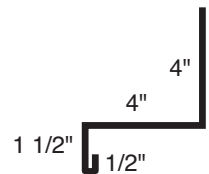

Skylight Flashing

Snow / Ice Stop