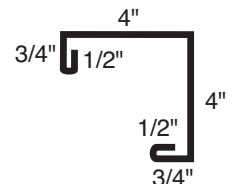

Belt Liner

Drip Cap

Inside Corner

Outside Corner

NOTE: All measurement locations indicate the painted side of the trim.