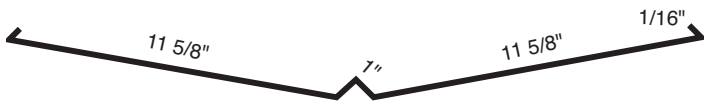

Skylight Flashing

Round Ridge Cap

Box Cap

Round Gable Flashing

Snow / Ice Stop

**Valley Flashing
Available with or without lips**

Straight Ridge Cap

Pipe Flashing
Regular Pipe Flashing 3-4"
Large Pipe Flashing 4-6"
Jumbo Pipe Flashing 8-13"
#8 High Heat
Hydro Boot

Belt Liner

Drip Cap

Inside Corner

Outside Corner

NOTE: All measurement locations indicate the painted side of the trim.