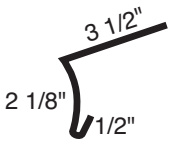

Accessories

A complete selection of colour-matched accessories manufactured from 26 gauge quality steel is available to accent any roof. These include: ridge caps, valley flashing, gable flashing, wall flashing, eaves trim, chimney / pipe flashing and skylight flashing, closure material and powder-coated, colour-matching fastener.

Eaves Trim

**Cutting Snips
Red, Green, Blue**

WALL TRIMS

NOTE: All measurement locations indicate the painted side of the trim.