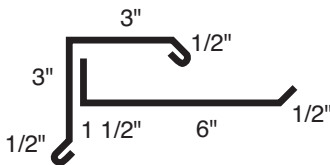

Eaves Trim

Square Gable Flashing

F-Gable Flashing

**Transition Trim
(Bent at the Factory)**

Square Gable Flashing and Under Gable Flashing (Optional)

Under Bent Wall Flashing

Wall Flashing and Under Wall Flashing

Belt Liner

Drip Cap

Inside Corner

Outside Corner

NOTE: All measurement locations indicate the painted side of the trim.