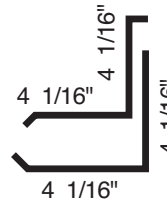

Eaves Trim

Square Gable Flashing

F-Gable Flashing

**Transition Trim
(Bent at the Factory)**

Square Gable Flashing and Under Gable Flashing (Optional)

Under Bent Wall Flashing

Wall Flashing and Under Wall Flashing

Belt Liner

Drip Cap

Inside Corner

Outside Corner

NOTE: All measurement locations indicate the painted side of the trim.