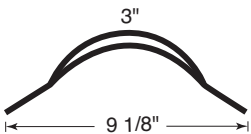

Accessories

A complete selection of colour-matched accessories manufactured from 26 gauge quality steel is available to accent any roof. These include: ridge caps, valley flashing, gable flashing, wall flashing, eaves trim, chimney / pipe flashing and skylight flashing, closure material and powder-coated, colour-matching fastener.

**Cutting Snips
Red, Green, Blue**

WALL TRIMS

NOTE: All measurement locations indicate the painted side of the trim.