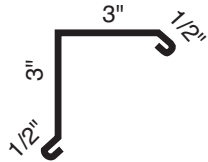

Eaves Trim

Square Gable Flashing

F-Gable Flashing

**Transition Trim
(Bent at the Factory)**

Square Gable Flashing and Under Gable Flashing (Optional)

Under Bent Wall Flashing

Wall Flashing and Under Wall Flashing

Belt Liner

Drip Cap

Inside Corner

Outside Corner

NOTE: All measurement locations indicate the painted side of the trim.