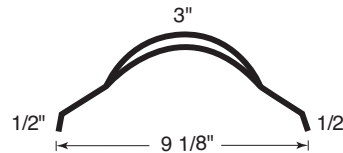

Eaves Trim

Square Gable Flashing

F-Gable Flashing

**Transition Trim
(Bent at the Factory)**

Square Gable Flashing and Under Gable Flashing (Optional)

Under Bent Wall Flashing

Wall Flashing and Under Wall Flashing

Skylight Flashing

Round Ridge Cap

Box Cap

Round Gable Flashing

Snow / Ice Stop

**Valley Flashing
Available with or without lips**

Straight Ridge Cap

Pipe Flashing
Regular Pipe Flashing 3-4"
Large Pipe Flashing 4-6"
Jumbo Pipe Flashing 8-13"
#8 High Heat
Hydro Boot

Maximum Vent Pan

**Universal Closure
packaged in 20ft lengths**

**AST Hi-Acrylic
1" EMSEAL**

**Tremsil 600
Silicone**

**Cutting Snips
Red, Green, Blue**

WALL TRIMS

J Trim

Fascia Trim

Belt Liner

Drip Cap

Inside Corner

Outside Corner

NOTE: All measurement locations indicate the painted side of the trim.