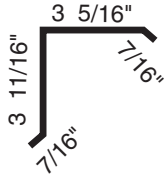

**Eaves Trim**

**Regular Gable Flashing**

**F-Gable Flashing**

**Transition Trim  
(Bent at the Factory)**

**Regular Gable Flashing and  
Under Gable Flashing (Optional)**

**Wall Flashing**

**Wall Flashing No Return**