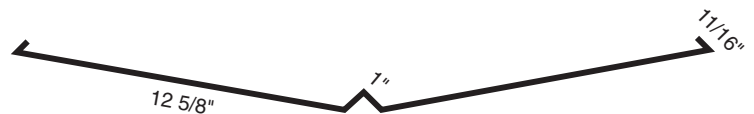

**Eaves Trim**

**Regular Gable Flashing**

**F-Gable Flashing**

**Transition Trim  
(Bent at the Factory)**

**Regular Gable Flashing and  
Under Gable Flashing (Optional)**

**Wall Flashing**

**Wall Flashing No Return**

**Snow / Ice Stop**

**Wall Flashing and  
Under Wall Flashing**

**Round Ridge Cap**

**Round Gable Flashing**

**Box Cap**

**Straight Ridge Cap**

**End Cap**

**Turbine  
Pan**

**Pipe Flashing**

Come in 3 sizes:  
Regular Pipe Flashing 3-4"  
Large Pipe Flashing 4-6"

**Valley Flashing**

Universal closure  
packaged in 20Ft.  
lengths