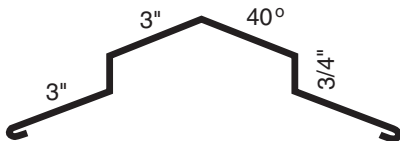

**Snow / Ice Stop**

**Wall Flashing and  
Under Wall Flashing**

**Round Ridge Cap**

**Round Gable Flashing**

**Box Cap**

**Straight Ridge Cap**

**End Cap**

**Turbine  
Pan**

**Pipe Flashing**

Come in 3 sizes:  
Regular Pipe Flashing 3-4"  
Large Pipe Flashing 4-6"

**Valley Flashing**

Universal closure  
packaged in 20Ft.  
lengths