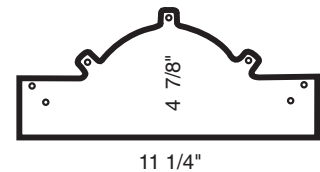

**Snow / Ice Stop**

**Wall Flashing and  
Under Wall Flashing**

**Round Ridge Cap**

**Round Gable Flashing**

**Box Cap**

**Straight Ridge Cap**

**End Cap**

**Turbine  
Pan**

**Pipe Flashing**

Come in 3 sizes:  
Regular Pipe Flashing 3-4"  
Large Pipe Flashing 4-6"

**Valley Flashing**

Universal closure  
packaged in 20Ft.  
lengths