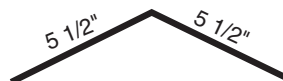

Straight Ridge Cap